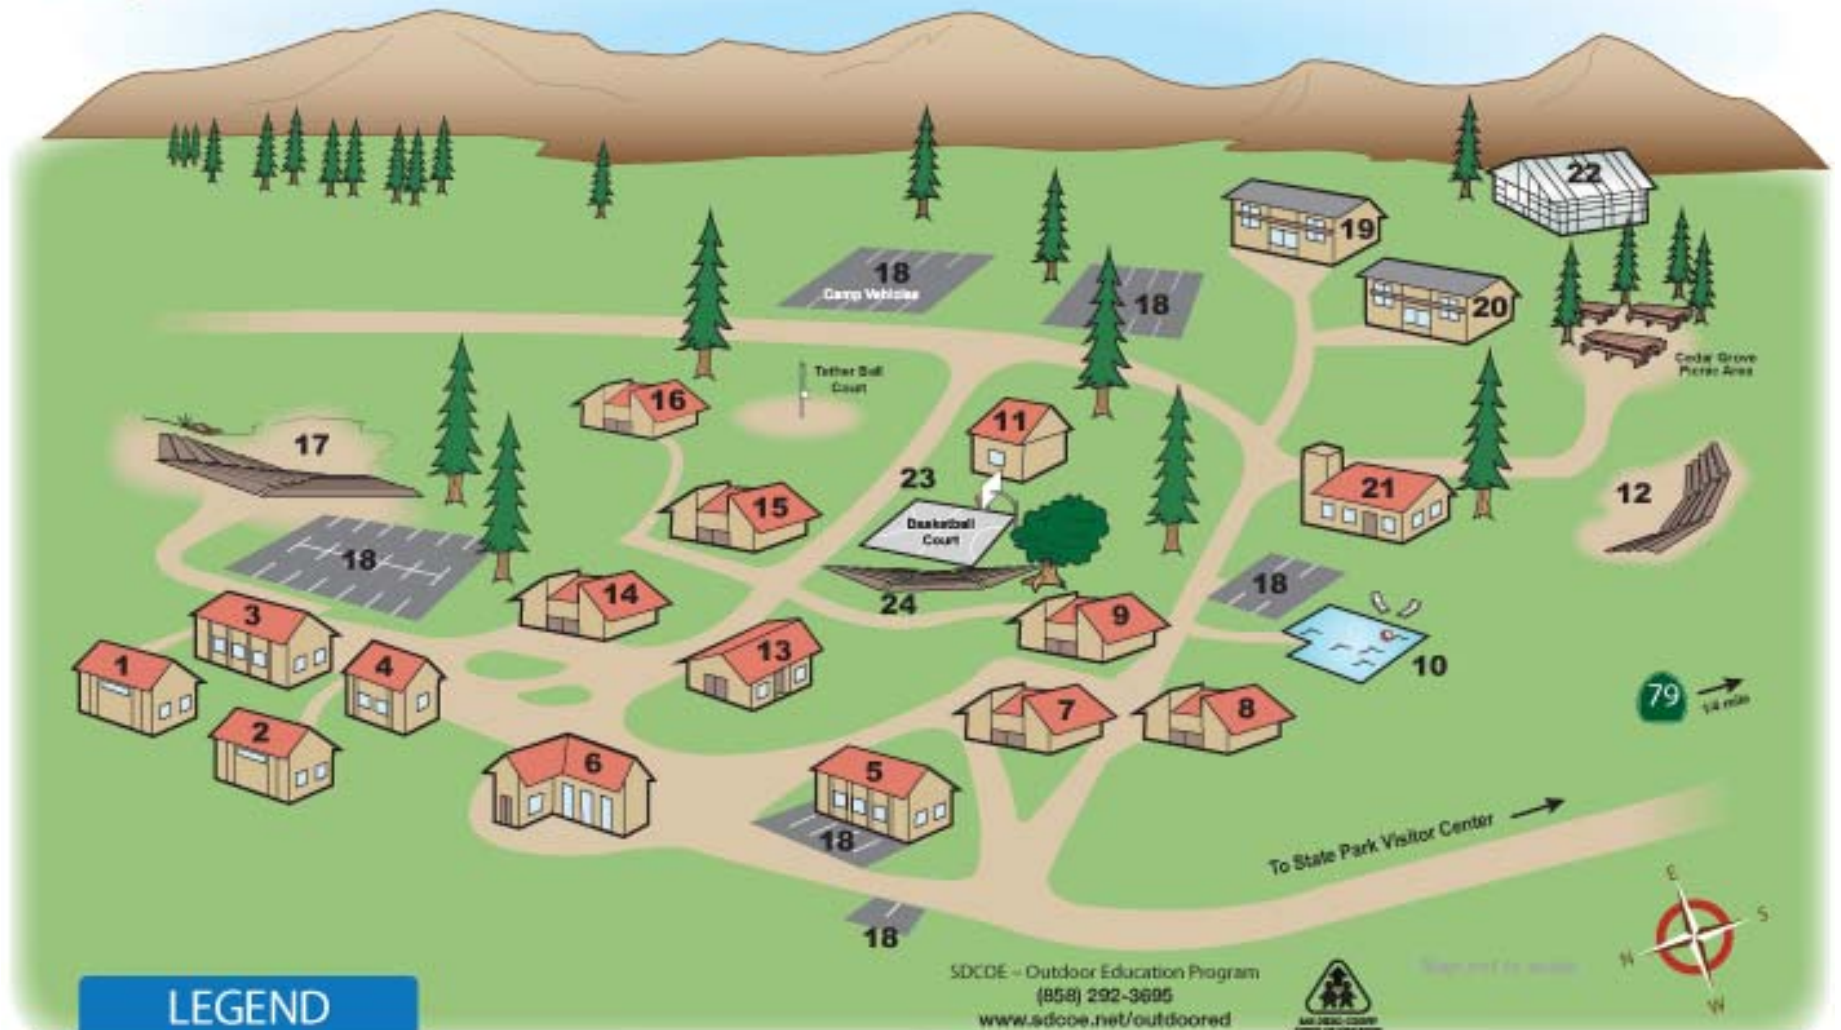

Cuyamaca

LEGEND

- 1** Teacher Quad
Call for info.
- 2** Staff Quad
Call for info.
- 3** Main Staff
Call for info.
- 4** 8 Staff
Call for info.

- 5** 6 Staff
Not Available
- 6** Dining Hall
Assembly Cap:
288 Dining
399 Assembly
- 7** Southwest Craft
Assembly Cap: 80
- 8** Westwind
Sleeps 72

- 9** Southwind
Sleeps 72
- 10** Pool
- 11** Maintenance
- 12** Amphitheater
Seats 150
- 13** Health Center

- 14** Northeast Craft
Assembly Cap:
80
- 15** Northwind
Sleeps 72
- 16** Eastwind
Sleeps 72
- 17** Amphitheater
Seats 400

- 18** Parking Area*
- 19** Desertwind
Sleeps 72
- 20** Mountainwind
Sleeps 72
- 21** Fox Lodge
Assembly Cap:
2 Halls:
130 per side

- 22** Greenhouse
 - 23** Basketball Court
 - 24** Amphitheater
Seats 150
- * Limited Parking Spaces
For Facility & Parking
Information - Call Maintenance
at (760) 765-3005