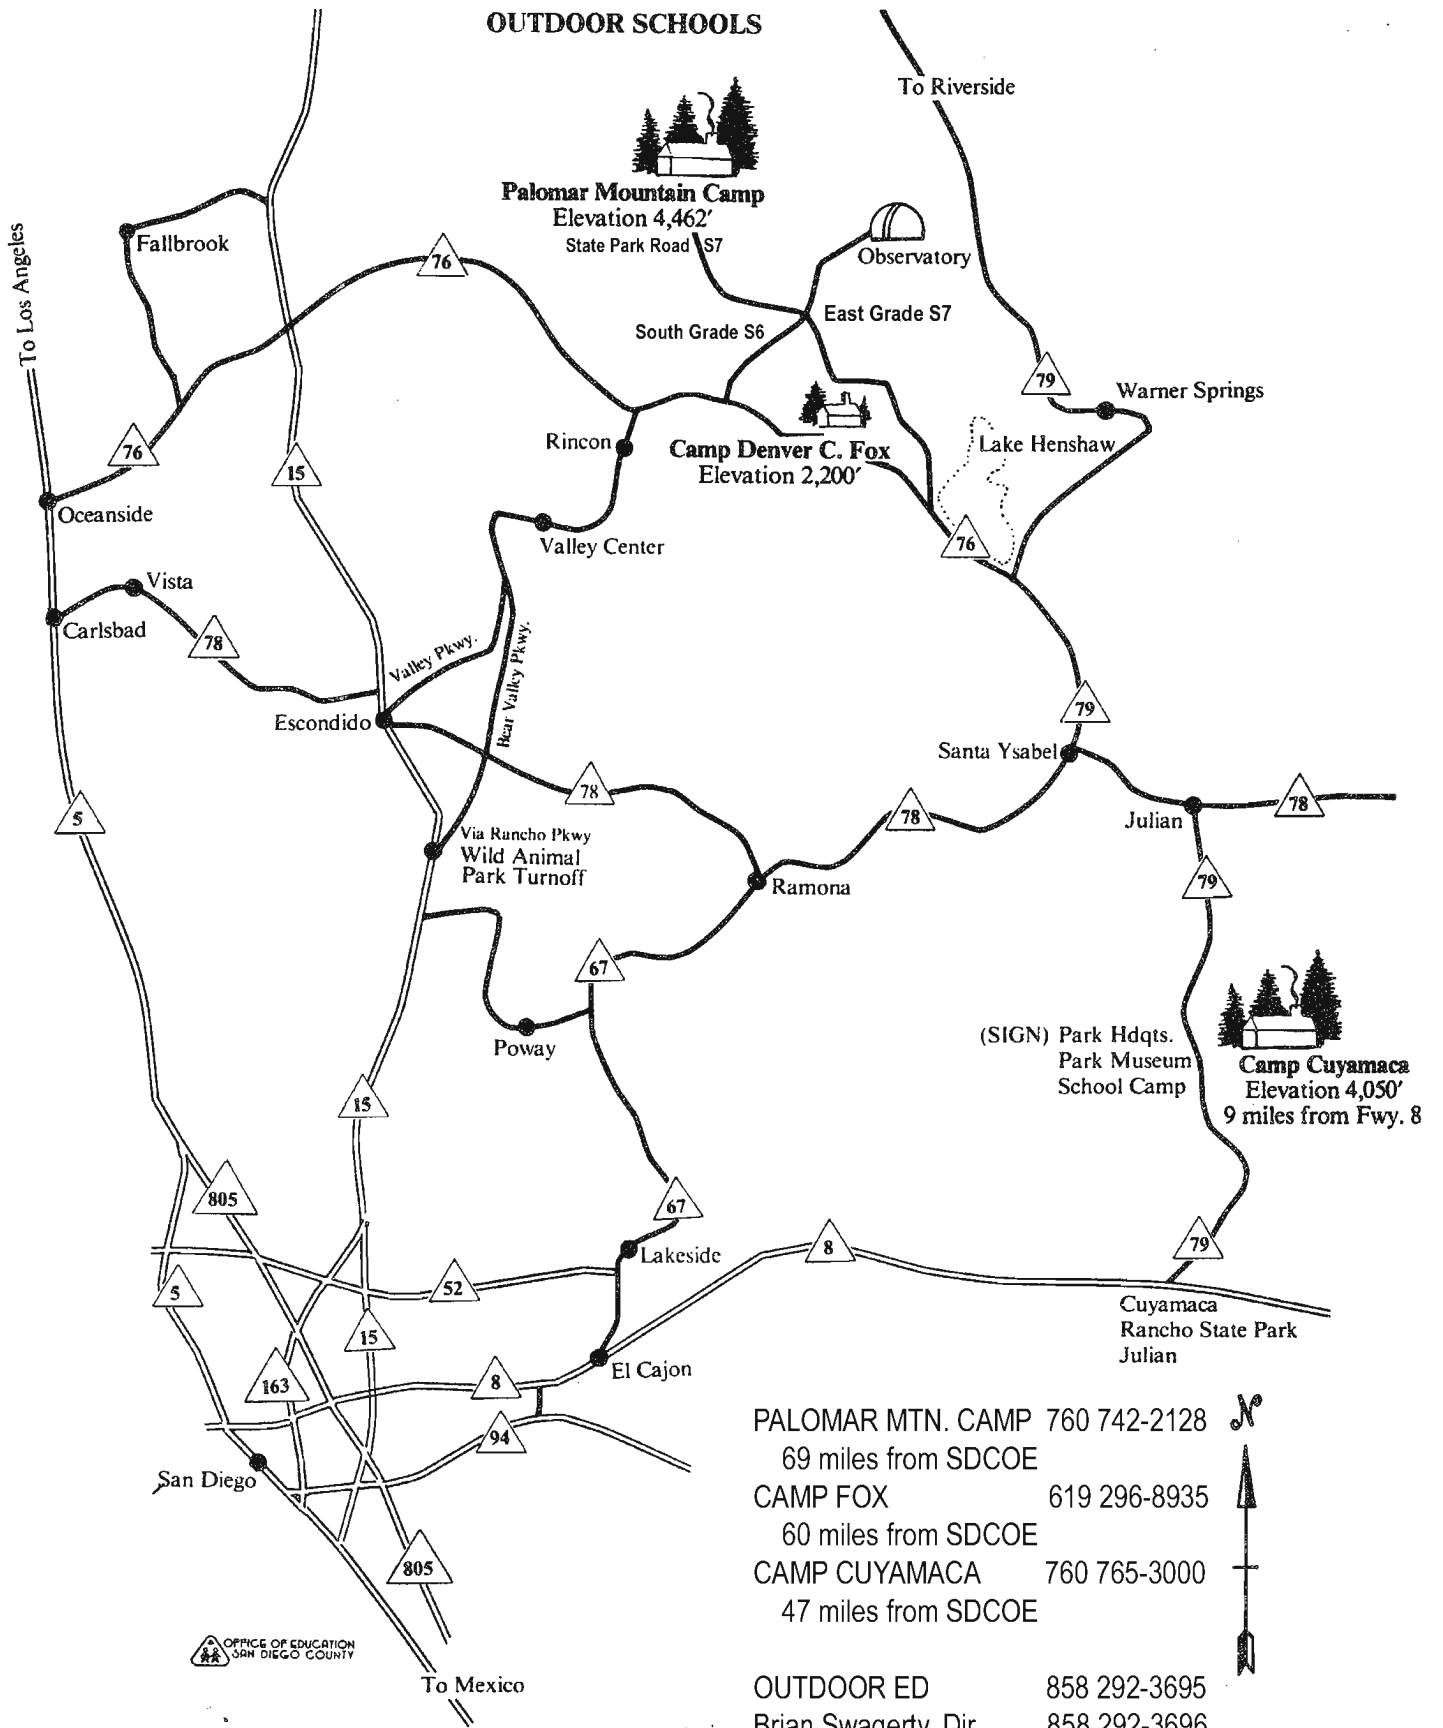

# OUTDOOR SCHOOLS

**PALOMAR MTN. CAMP** 760 742-2128  
 69 miles from SDCOE  
**CAMP FOX** 619 296-8935  
 60 miles from SDCOE  
**CAMP CUYAMACA** 760 765-3000  
 47 miles from SDCOE

**OUTDOOR ED** 858 292-3695  
 Brian Swagerty, Dir. 858 292-3696