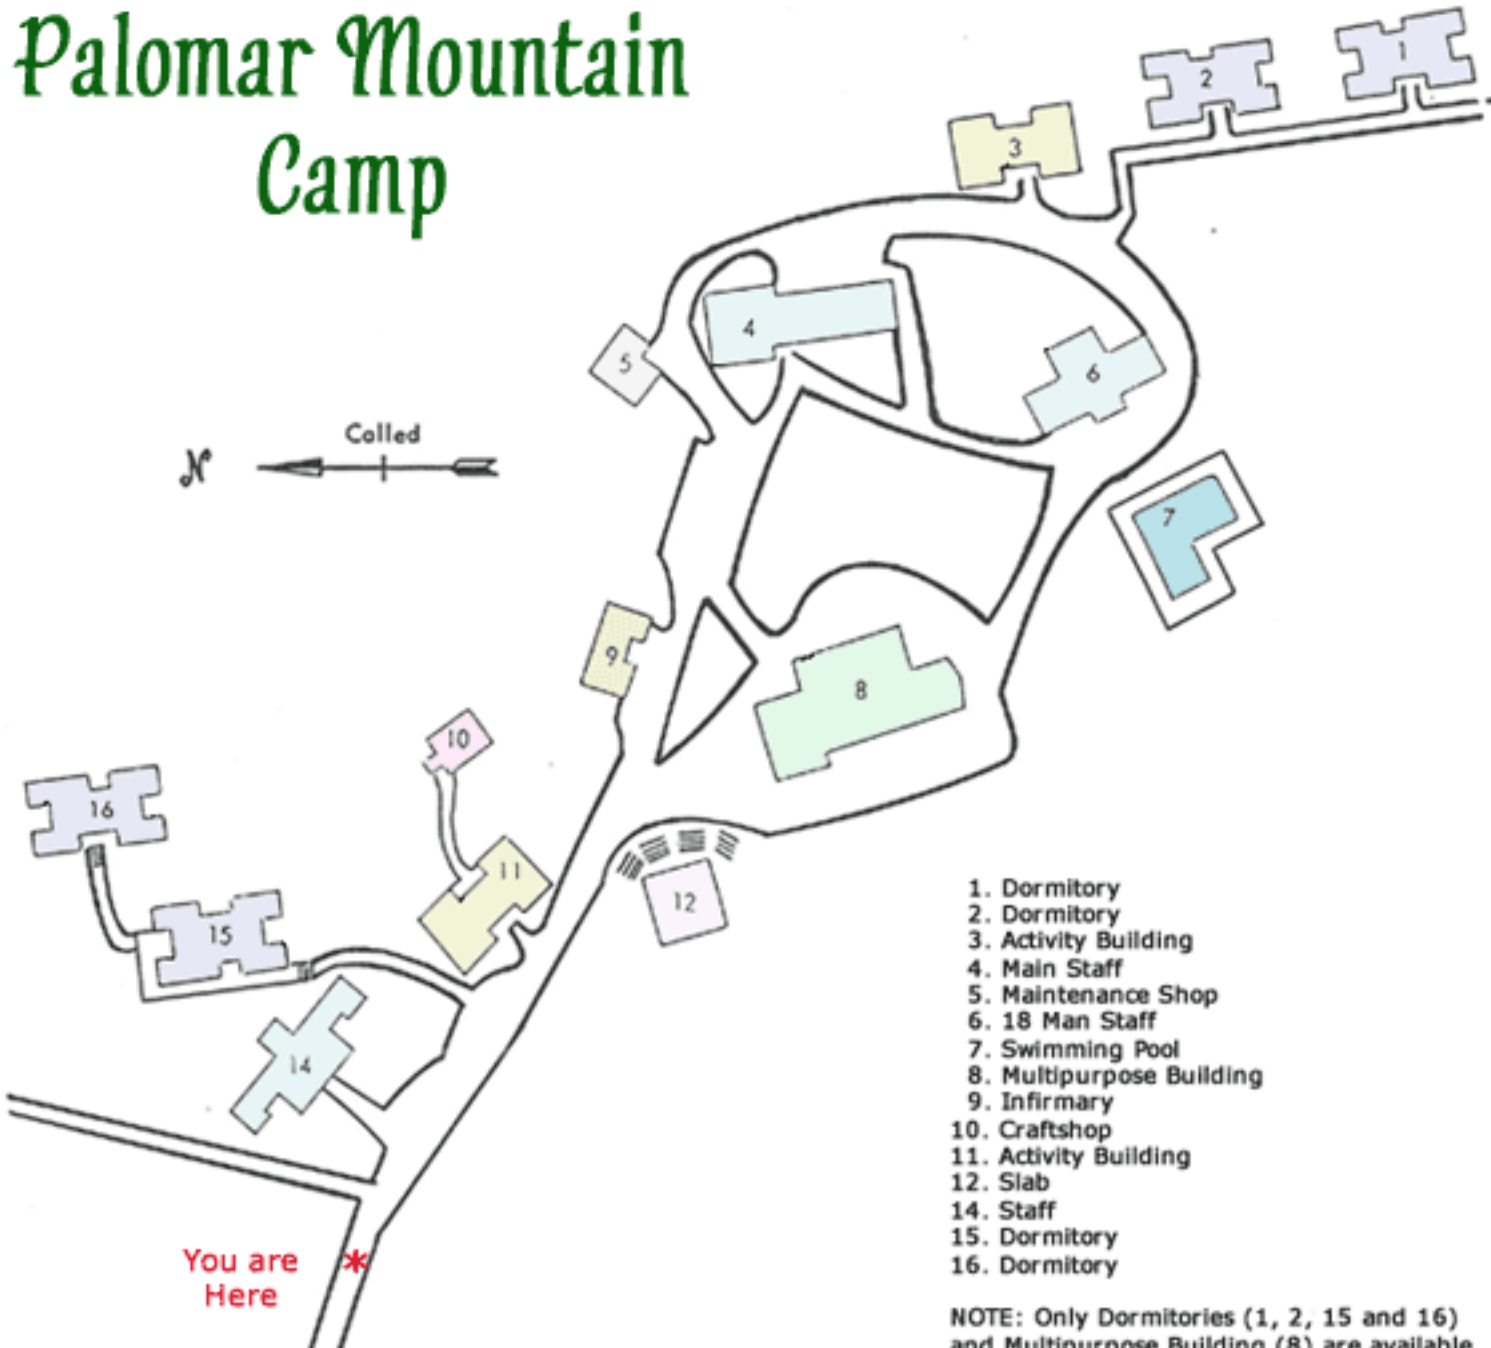

Palomar Mountain Camp

- 1. Dormitory
- 2. Dormitory
- 3. Activity Building
- 4. Main Staff
- 5. Maintenance Shop
- 6. 18 Man Staff
- 7. Swimming Pool
- 8. Multipurpose Building
- 9. Infirmary
- 10. Craftshop
- 11. Activity Building
- 12. Slab
- 14. Staff
- 15. Dormitory
- 16. Dormitory

NOTE: Only Dormitories (1, 2, 15 and 16) and Multipurpose Building (8) are available for weekend use.